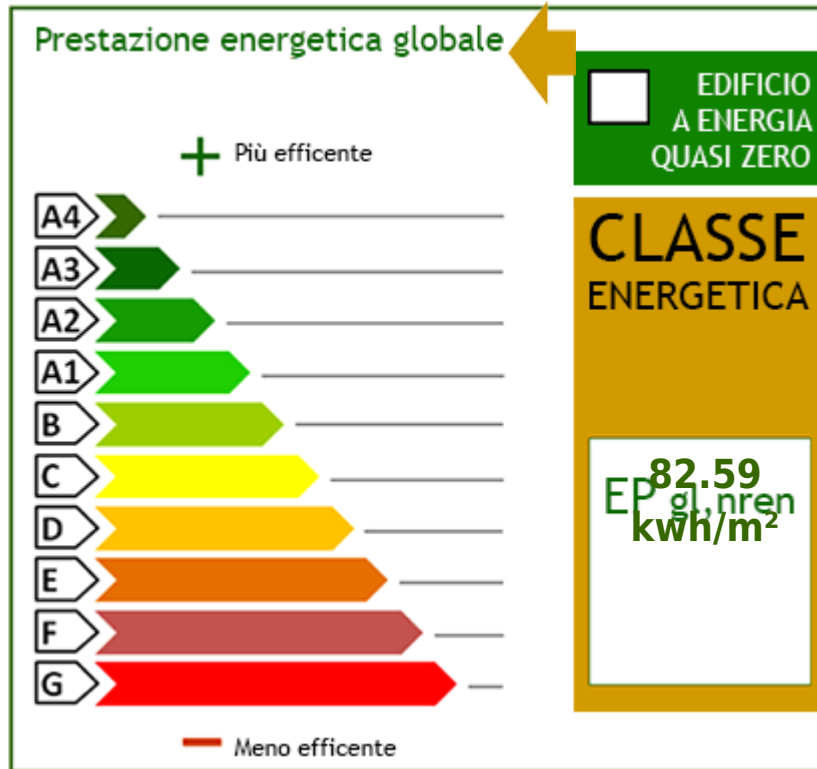

Air-Conditioned

Nearby

Gyms	Spa	Fitness Centers	Playgrounds
Elementary Schools	Middle Schools	High Schools	Cafe