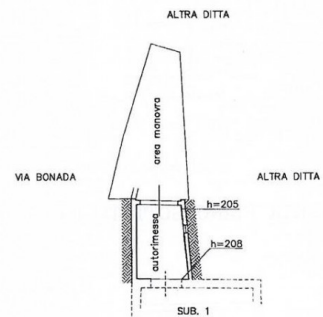

Independent house for Sale to Roccaforte Mondovì : Lurisia

180 square meters | : 2 | : 4 | : 9

Property details

---> **Codice** <---: CAM 1110

---> **Motivazione** <---: Sale

---> **Tipologia** <---: Independent house

PIANTA PIANO SEMINTERRATO

PIANTA PIANO SOTTOTETTO

PIANTA PIANO TERRA

PIANO TERRENO

PIANTA PIANO SEMINTERRATO

Violante Realty

Via Roma, 124 - Pino Torinese (TO) - Phone number 011842821 Fax 011.842107
 info@violanterealty.it - <https://www.violanterealty.it>
 V.A.T. 05250780011