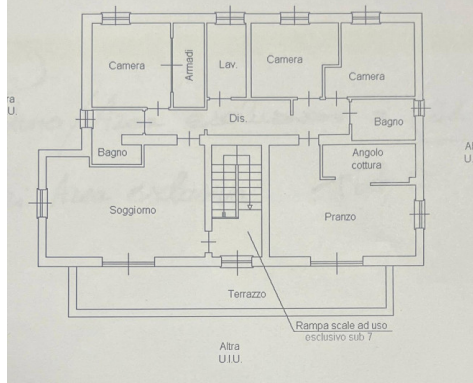

## Nearby

Playgrounds

Elementary Schools

PIANO PRIMO H=2.70 mt.

**Violante Realty**

Via Roma, 124 - Pino Torinese (TO) - Phone number 011842821 Fax 011.842107  
info@violanterealty.it - <https://www.violanterealty.it>  
V.A.T. 05250780011