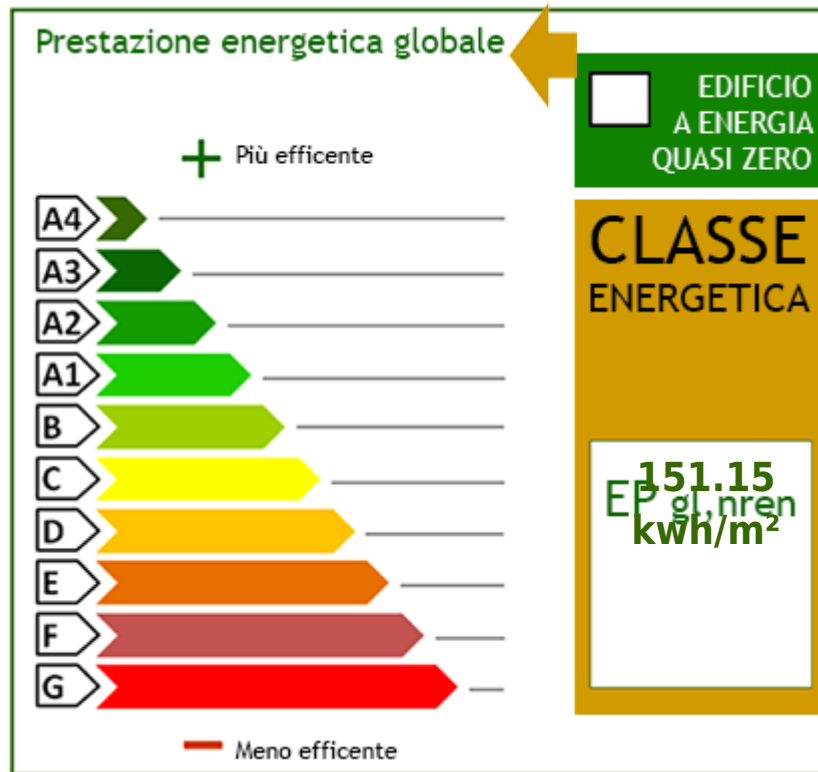

Features

Tv Antenna: single

Telephone System

Shower

Shutters

Nearby

Playgrounds

Elementary Schools