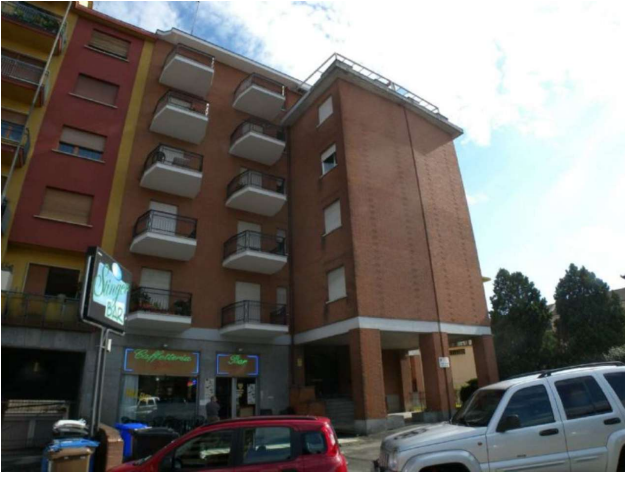

Violante Realty

Via Roma, 124 - Pino Torinese (TO) - Phone number 011842821 Fax 011.842107
info@violanterealty.it - <https://www.violanterealty.it>
V.A.T. 05250780011